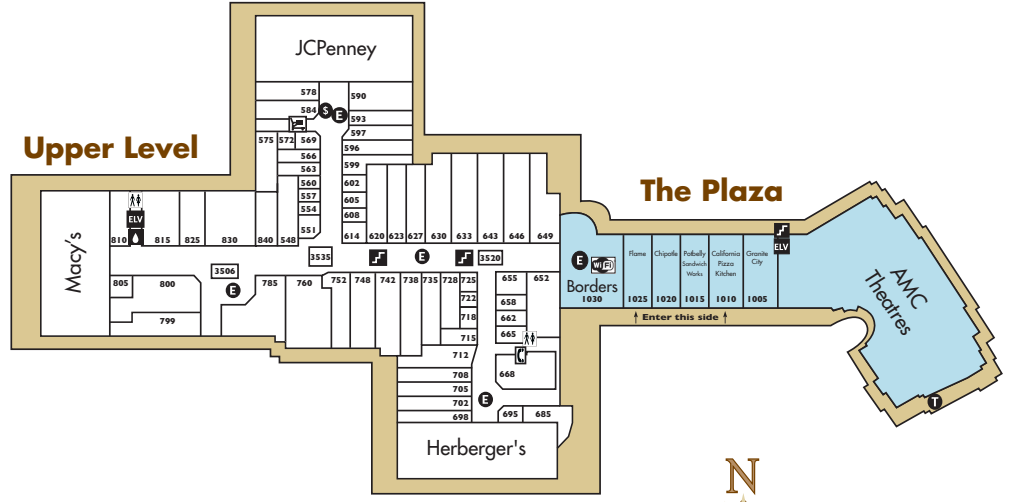

ELECTRONICS/ENTERTAINMENT		
Air Traffic	155	631.3150
AMC Theatres		1.888.262.4386
Apple	470	639.0316
Games by James	135	631.9557
Games N Go	596	636.6099
InvisibleSHIELD	LL Cntr Ct	636.0678

PERSONAL SERVICES		
Bandana Chiropractic	LL JCPenney Lane	
Chinese Tai-Na Massage	UL Herberger's Ct	
GoldMaxx	725	633.6334
Granite Transformations	LL JCPenney Ct	
Guest Services		633.0872
JCPenney Optical		633.6718
JCPenney Portrait Studio		636.6691
Macy's Optical		639.6874
Macy's Travel Service		639.6777
Massage Therapy Land	320	633.1815
Northwoods Play Area	145	
Pearle Vision Express	310	631.9394
Rademacher Studios	LL Cntr Ct	952.447.8825
Rebath	LL Cntr Ct	
Rosetta Stone	LL East Ct	633.1790
*Smoking Everywhere	UL East Ct	633.4721
Stitch It Clothing Alterations	718	633.6342
Weight Watchers	799	
Wow Smile	557	636.3723
Vision World	708	631.8900

WIRELESS SERVICES		
AT&T	3510	633.7115
Cellairis	LL Cntr Ct	636.0079
Qwest Solutions Center	UL East Ct	631.2682
Shock City Cellular	UL Herberger's Ct	633.2020
Sprint Nextel Corporate Store	805	697.4131
Sprint with Nextel	265	636.6738
Sprint with Nextel	LL Cntr Ct	633.4750
T-Mobile Corporate Store	353	633.7430
Top Mobile T-Mobile Exclusive Dealer	115	635.9000
Top Mobile	LL Cntr Ct	636.0868
Verizon Wireless	3535	636.5169

SPECIALTY FOODS		
Auntie Anne's Pretzels	554	633.0787
Candy Zone	LL Cntr Ct	633.9121
Caribou Coffee	3519	633.7322
Chipotle	1020	633.2300
Dairy Queen	722	636.2693
Godiva	410	636.0369
*Hickory Farms	LL Cntr Ct	631.1374
Karmelkom	722	636.2693
Macy's Marketplace		639.6721
Orange Julius	722	636.2693
Panera Bread	940	288.1015
Potbelly Sandwich Works	1015	636.1688
Seattle's Best Coffee Cafe	UL Borders	633.1344
*See's Candies	LL Cntr Ct	633.0373
TCBY Treat	608	635.9868

RESTAURANTS		
Big Bowl Fresh Chinese and Thai	685	636.7173
California Pizza Kitchen	1010	633.0083
Flame Rotisserie & Grill	1025	315.5005
Granite City Food & Brewery	1005	209.3500
Green Mill Restaurant & Bar	255	633.2100
Romano's Macaroni Grill	668	633.2148
Ruby Tuesday	578	635.0985

FOOD COURT		
Chinese Gourmet Express	Food Crt	631.0622
Great Steak & Potato	Food Crt	697.1710
Sarku Japan	Food Crt	697.7033
Sbarro	Food Crt	697.1159
Subway	Food Crt	639.1562

- ATM Cash Machine
- Management Office
- Guest Services
- Drinking Fountain
- Lockers
- Mail Drop
- Stroller Rental
- Restrooms
- Wi-Fi
- Telephone
- Escalators
- Stairs
- Elevator
- Transit-Bus Stop
- Northwoods Play Area
- TTD Phone
- Gift Card Reader

LL = Lower Level
UL = Upper Level

For all phone numbers, use area code (651) unless otherwise stated.

*Holiday Tenant