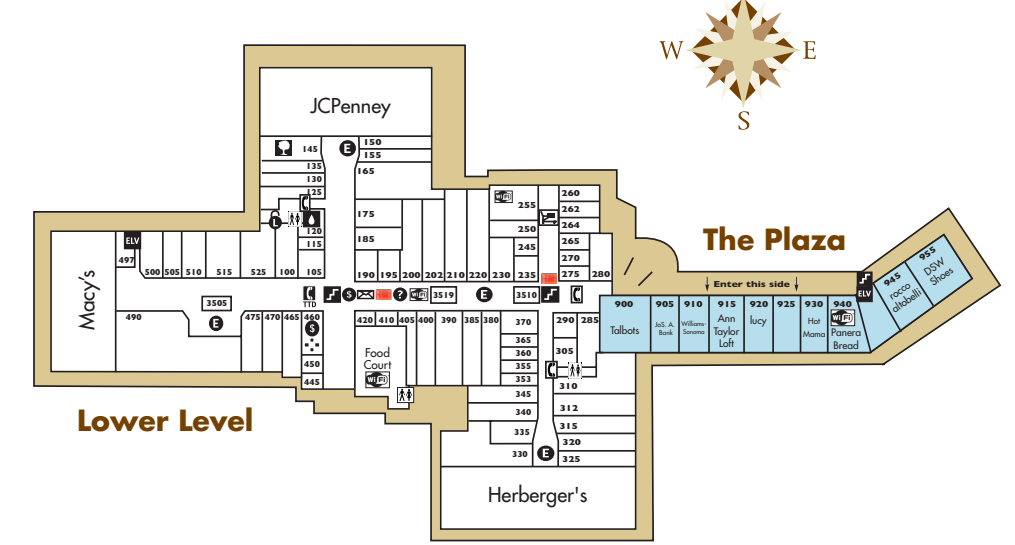

ELECTRONICS/ENTERTAINMENT		
Air Traffic	155	631.3150
AMC Theatres		1.888.262.4386
Apple	470	639.0316
Games by James	135	631.9557
Games N Go	596	636.6099
InvisibleSHIELD	LL Cntr Ct	636.0678

PERSONAL SERVICES		
Bandana Chiropractic	LL JCPenney Lane	
Chinese Tai-Na Massage	UL Herberger's Ct	
GoldMaxx	725	633.6334
Granite Transformations	LL JCPenney Ct	
Guest Services		633.0872
JCPenney Optical		633.6718
JCPenney Portrait Studio		636.6691
Macy's Optical		639.6874
Macy's Travel Service		639.6777
Massage Therapy Land	320	633.1815
Northwoods Play Area	145	
Pearle Vision Express	310	631.9394
Rademacher Studios	LL Cntr Ct	952.447.8825
Rebath	LL Cntr Ct	
Rosetta Stone	LL East Ct	633.1790
*Smoking Everywhere	UL East Ct	633.4721
Stitch It Clothing Alterations	718	633.6342
Weight Watchers	799	
Wow Smile	557	636.3723
Vision World	708	631.8900

WIRELESS SERVICES		
AT&T	3510	633.7115
Cellairis	LL Cntr Ct	636.0079
Qwest Solutions Center	UL East Ct	631.2682
Shock City Cellular	UL Herberger's Ct	633.2020
Sprint Nextel Corporate Store	805	697.4131
Sprint with Nextel	265	636.6738
Sprint with Nextel	LL Cntr Ct	633.4750
T-Mobile Corporate Store	353	633.7430
Top Mobile T-Mobile Exclusive Dealer	115	635.9000
Top Mobile	LL Cntr Ct	636.0868
Verizon Wireless	3535	636.5169

SPECIALTY FOODS		
Auntie Anne's Pretzels	554	633.0787
Candy Zone	LL Cntr Ct	633.9121
Caribou Coffee	3519	633.7322
Chipotle	1020	633.2300
Dairy Queen	722	636.2693
Godiva	410	636.0369
*Hickory Farms	LL Cntr Ct	631.1374
Karmelkom	722	636.2693
Macy's Marketplace		639.6721
Orange Julius	722	636.2693
Panera Bread	940	288.1015
Potbelly Sandwich Works	1015	636.1688
Seattle's Best Coffee Cafe	UL Borders	633.1344
*See's Candies	LL Cntr Ct	633.0373
TCBY Treat	608	635.9868

RESTAURANTS		
Big Bowl Fresh Chinese and Thai	685	636.7173
California Pizza Kitchen	1010	633.0083
Flame Rotisserie & Grill	1025	315.5005
Granite City Food & Brewery	1005	209.3500
Green Mill Restaurant & Bar	255	633.2100
Romano's Macaroni Grill	668	633.2148
Ruby Tuesday	578	635.0985

FOOD COURT		
Chinese Gourmet Express	Food Crt	631.0622
Great Steak & Potato	Food Crt	697.1710
Sarku Japan	Food Crt	697.7033
Sbarro	Food Crt	697.1159
Subway	Food Crt	639.1562

- ATM Cash Machine
- Management Office
- Guest Services
- Drinking Fountain
- Lockers
- Mail Drop
- Stroller Rental
- Restrooms
- Wi-Fi
- Telephone
- Escalators
- Stairs
- Elevator
- Transit-Bus Stop
- Northwoods Play Area
- TTD Phone
- Gift Card Reader

LL = Lower Level
UL = Upper Level

For all phone numbers, use area code (651) unless otherwise stated.

*Holiday Tenant